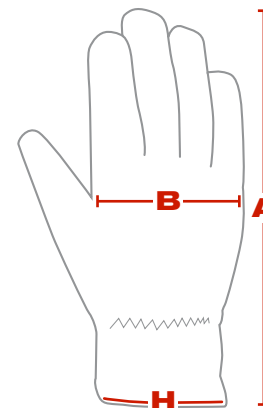

PROTECTIVE INDUSTRIAL PRODUCTS, INC. | BRINGING THE BEST OF THE WORLD TO YOU®

AMERICAS: (800) 262-5755 • (518) 861-0133 | EUROPE: +34-96182-41-48 | AMEA: (ASIA, MIDDLE EAST, AFRICA) 852-2475-9228 | www.pipglobal.com

This document and the information contained herein is the property of Protective Industrial Products, Inc. (PIP) and may not be used or reproduced without permission. Product users should conduct all appropriate testing or other evaluations to determine the suitability of PIP products for a particular purpose or use within a particular environment. PIP DISCLAIMS ALL WARRANTIES OTHER THAN AS EXPRESSLY PROVIDED.