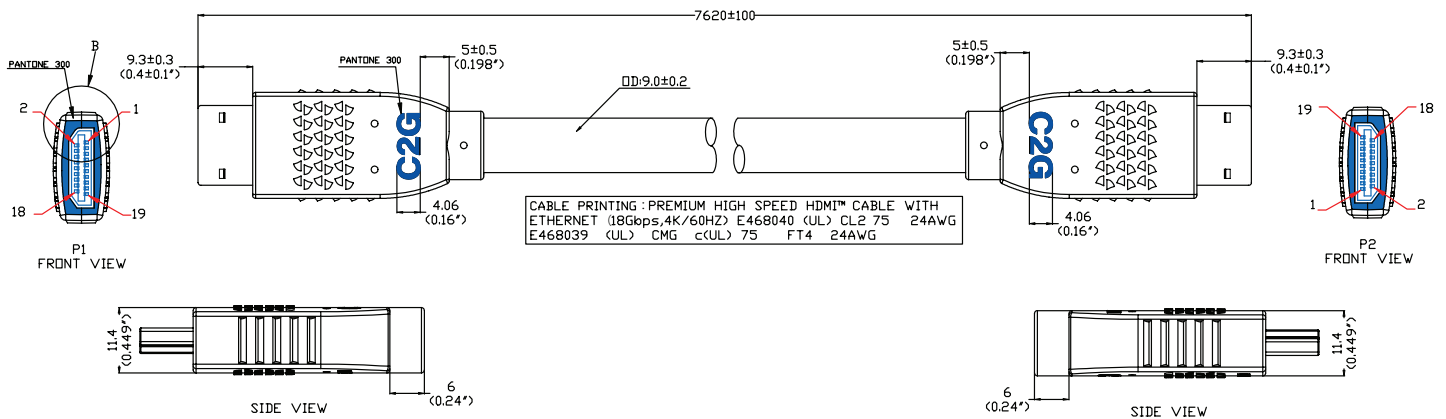

## TECHNICAL DRAWING

50181 to 50185

50186

## TECHNICAL DRAWING

50188

C2G50196

**C2G | CHIEF | CONNECTRAC | DA-LITE | LUXUL | MIDDLE ATLANTIC | ON-Q | SANUS | VADDIO | WIREMOLD**