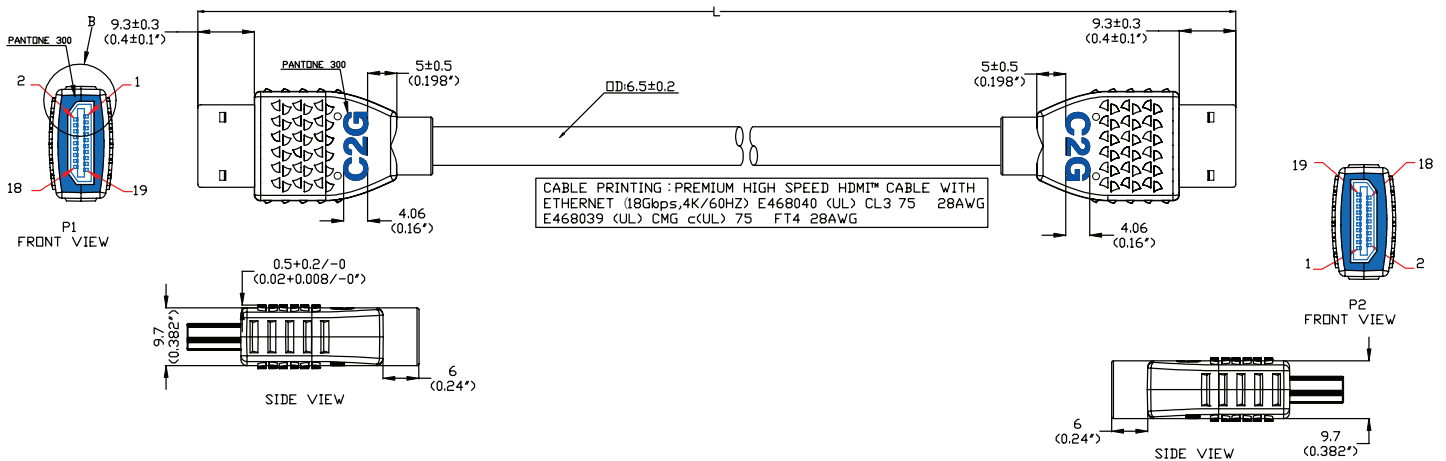

## SPECIFICATIONS

PHYSICAL CHARACTERISTICS	Material Housing	PVC Molding	
	SR-Mold	PVC, Color: Black	
	Jacket Color	Black	
	Connector	HDMI Type A Male Connector, Metal Shell Gold Plated, Electrical Contact Copper; Alloy Gold Plated 5u'	
	Cable Marking	High Speed HDMI Cable With Ethernet E468039 (UL) CMG 75°C	
	Insulator Color	Blue	
	Regulatory Approvals	Product is CE Marked and Conforms to 2011/65/EU ROHS 2	
	Minimum Bend Radius	<b>CG50181, CG50182, CG50184, CG50185:</b>	70±10mm
		<b>CG50186:</b>	75±10mm
		<b>CG50188:</b>	90±10mm
		<b>C2G50196:</b>	90±10mm
	<b>CG50181, CG50182, CG50184, CG50185</b>		
	Jacket OD	6.00±0.20mm	
	Jacket Material	PVC (CL2, FT4)	
	Jacket Thickness	0.75mm	
	<b>CG50186</b>		
	Jacket OD	6.5±0.20mm	
	Jacket Material	PVC (CL3, FT4)	
	Jacket Thickness	0.65mm	
	<b>CG50188</b>		
	Jacket OD	9.5±0.25mm	
	Jacket Material	PVC (CL3, FT4)	
	Jacket Thickness	0.85mm	
	<b>C2G50196</b>		
Jacket OD	9.00±0.20mm		
Jacket Material	PVC (CL3, FT4)		
Jacket Thickness	0.65mm		

## TECHNICAL DRAWING

50181 to 50185

50186