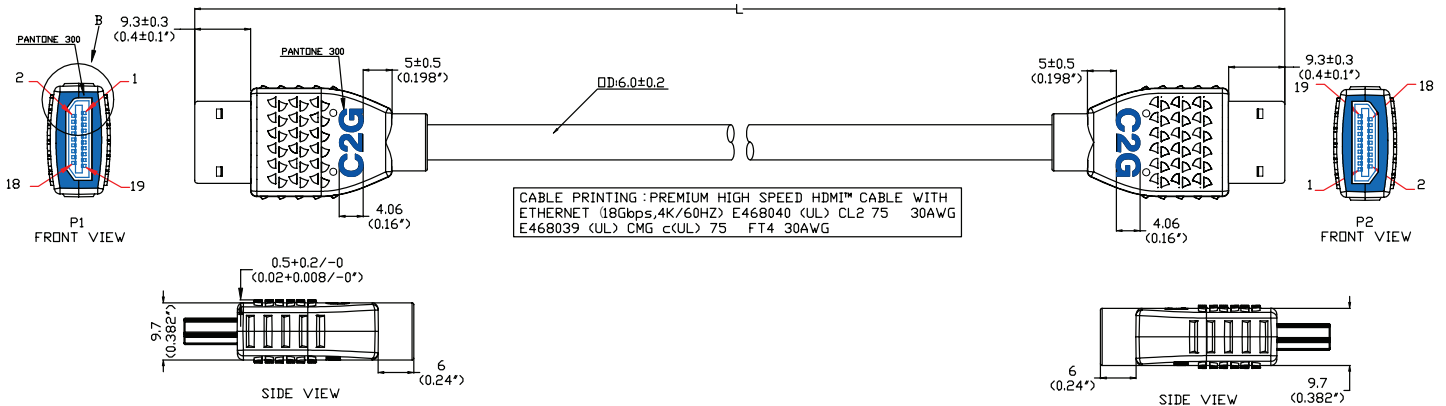

PERFORMANCE SERIES

Premium Reliability.

TECHNICAL DRAWING

50181 to 50185