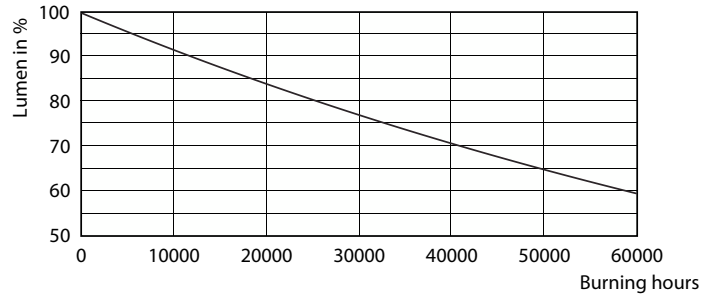

LED PAR30 S/L

Lifetime

Life Expectancy Diagram - 12PAR30S/EXPERTCOLOR/F40/940/DIM

Lumen Maintenance Diagram - 12PAR30S/EXPERTCOLOR/F40/940/DIM