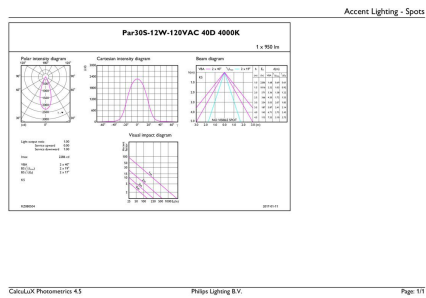

Accent Lighting Spots - 12PAR30S/EXPERTCOLOR/F40/940/DIM

Photometric data