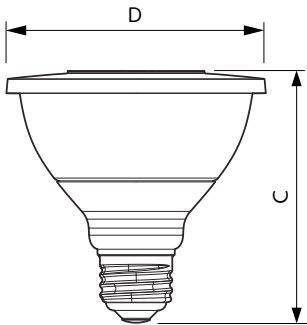

## Dimensional drawing

Product	D	C
12PAR30S/EXPERTCOLOR/F40/940/DIM	120.7 mm	134.6 mm