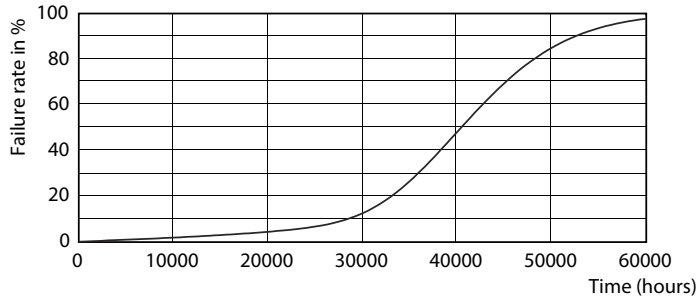

LED PAR30 S/L

Lifetime

Life Expectancy Diagram - 12PAR30S/EXPERTCOLOR/F40/940/DIM

Lumen Maintenance Diagram - 12PAR30S/EXPERTCOLOR/F40/940/DIM