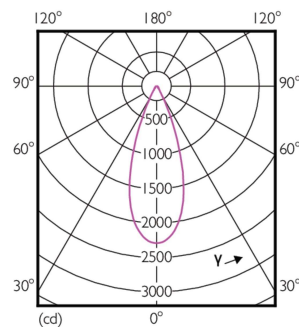

Light Distribution Diagram - 12PAR30S/EXPERTCOLOR/F40/940/DIM