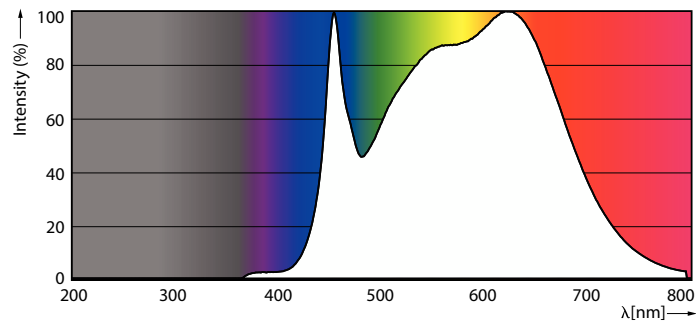

Photometric data

Spectral Power Distribution Colour - 12PAR30S/EXPERTCOLOR/F40/940/DIM