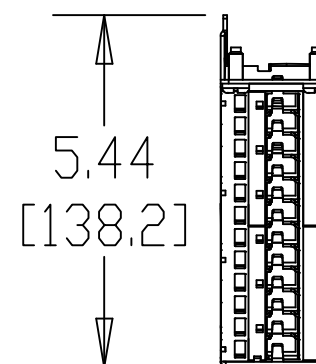

MATERIAL	DESCRIPTION	WEIGHT (lbs)
760118349	ASSY, PANEL, M2400A GS	

**NOTES:**

1. SEE SYSTIMAX CATALOG FOR PART NUMBER SUFFIXES TO INDICATE COLOR/PKG.
2. SEE SYSTIMAX CATALOG FOR COMPLETE LIST OF PARTS RELATED TO THE USE OF THIS PRODUCT.
3. DIMENSIONS IN PARENTHESES ARE IN METRIC.
4. PART INCLUDES:
  - (1) PANEL FRAME
  - (2) BEZEL 12 PORT
  - (25) CAP ASSY,MGS,SHIELD

ASSY, PANEL, M2400A GS	
<b>COMMSCOPE, INC</b> OF NORTH CAROLINA	
<b>SYSTIMAX® SOLUTIONS</b>	
DRAWN BY AW	
DATE 1/21/10	DWG NO <b>760118349</b>

REV	DATE	ECR	DESCRIPTION	BY
1	1/21/10		INITIAL ISSUE	XW