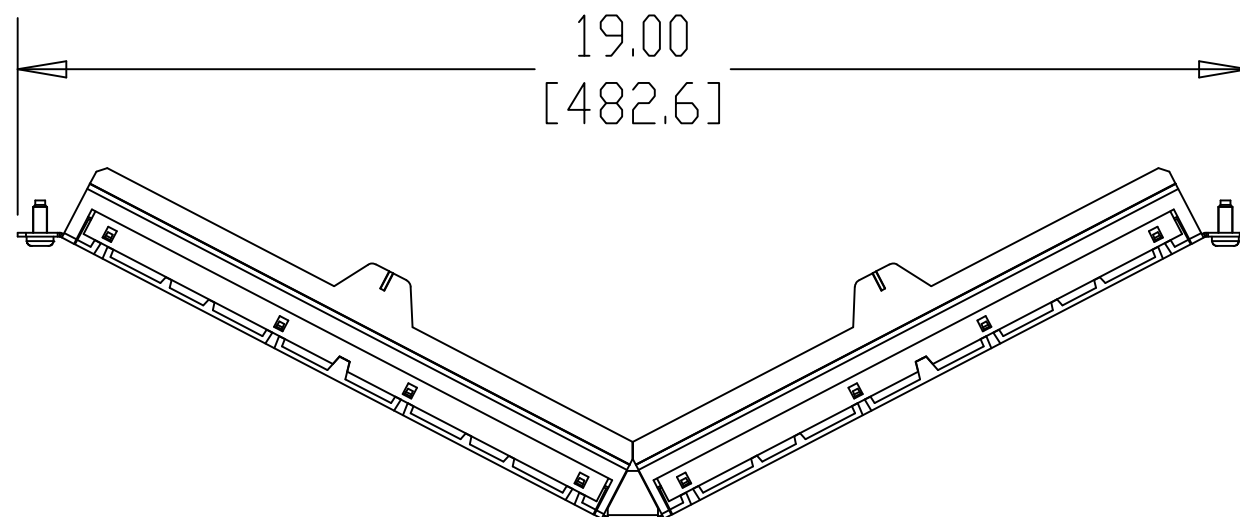

MATERIAL	DESCRIPTION	WEIGHT (lbs)
760118349	ASSY, PANEL, M2400A GS	

**NOTES:**

1. SEE SYSTIMAX CATALOG FOR PART NUMBER SUFFIXES TO INDICATE COLOR/PKG.
2. SEE SYSTIMAX CATALOG FOR COMPLETE LIST OF PARTS RELATED TO THE USE OF THIS PRODUCT.
3. DIMENSIONS IN PARENTHESES ARE IN METRIC.
4. PART INCLUDES:
  - (1) PANEL FRAME
  - (2) BEZEL 12 PORT
  - (25) CAP ASSY,MGS,SHIELD