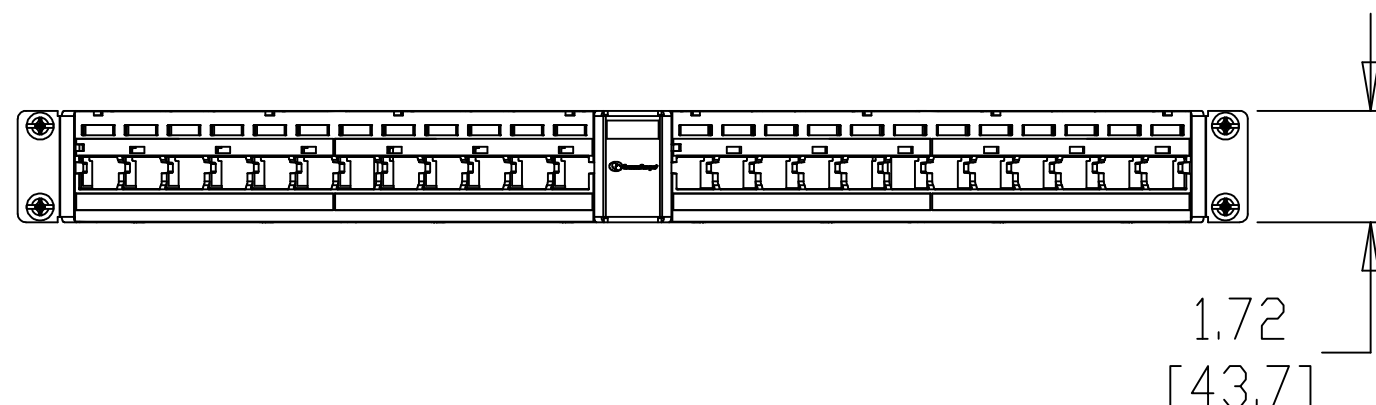

MATERIAL	DESCRIPTION	WEIGHT (lbs)
760118349	ASSY, PANEL, M2400A GS	

**NOTES:**

1. SEE SYSTIMAX CATALOG FOR PART NUMBER SUFFIXES TO INDICATE COLOR/PKG.
2. SEE SYSTIMAX CATALOG FOR COMPLETE LIST OF PARTS RELATED TO THE USE OF THIS PRODUCT.
3. DIMENSIONS IN PARENTHESES ARE IN METRIC.
4. PART INCLUDES:
  - (1) PANEL FRAME
  - (2) BEZEL 12 PORT
  - (25) CAP ASSY,MGS,SHIELD

ASSY, PANEL, M2400A GS	
<b>COMMSCOPE, INC</b> OF NORTH CAROLINA	
<b>SYSTIMAX® SOLUTIONS</b>	
DRAWN BY AW	
DATE 1/21/10	DWG NO <b>760118349</b>

REV	DATE	ECR	DESCRIPTION	BY
1	1/21/10		INITIAL ISSUE	XW